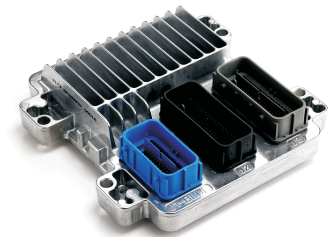

EFI Toolbox

Products for Marine Service Technicians

TechMate Pro™ - Scan Tool

TechMate Pro represents a new generation in marine diagnostics. Industry leading coverage supporting over two decades of marine EFI engines. Self contained and easy to use TechMate Pro uses the latest flash based microprocessor technology. Features include USB connectivity for easy updates, a high visibility multi-line graphic LCD display viewable in direct sunlight, SD card slot for

system expansion, ergonomic soft-touch and anti-slip exterior for assured handling in marine environments, a water resistant key pad along with a host of other features.

#94070 (basic kit) \$499.00

includes 94005 adapter