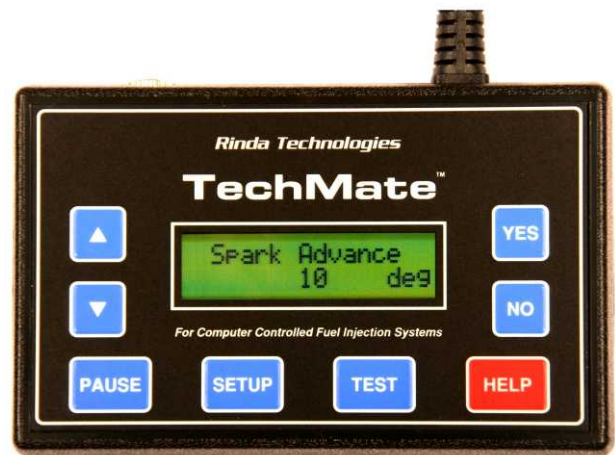

TechMate

Marine Scan Tool

Version 4.9 Software

Product Features & System Support

Supports MerCruiser, Volvo Penta, Indmar, PleasureCraft Marine, Marine Power, Kodiak, Flagship Marine, GM RamJet Engines and more...

Powerful Features

The TechMate marine scan tool is a powerful yet user-friendly diagnostic tool that supports the widest range of EFI system types in the industry. No other marine scan tool even comes close to covering the range of engine manufacturers that TechMate covers. Better yet, TechMate's software is built-in and ready to perform with no optional cartridges to buy.

Portable and Easy to Use

Self contained and easy to use, TechMate displays complete EFI system information allowing you to perform quick component level diagnostics. TechMate's bright, sunlight readable display delivers live sensor readings, fault codes, fault code explanations and EFI test results quickly and accurately. It's built-in fuel injector tester performs both single and multi-pulse tests to help pinpoint injector problems.

Upgradeable and Rugged

TechMate is software upgradeable for future applications and also features a large water and oil resistant keypad designed for the marine service environment. Supplied in a ruggedized padded